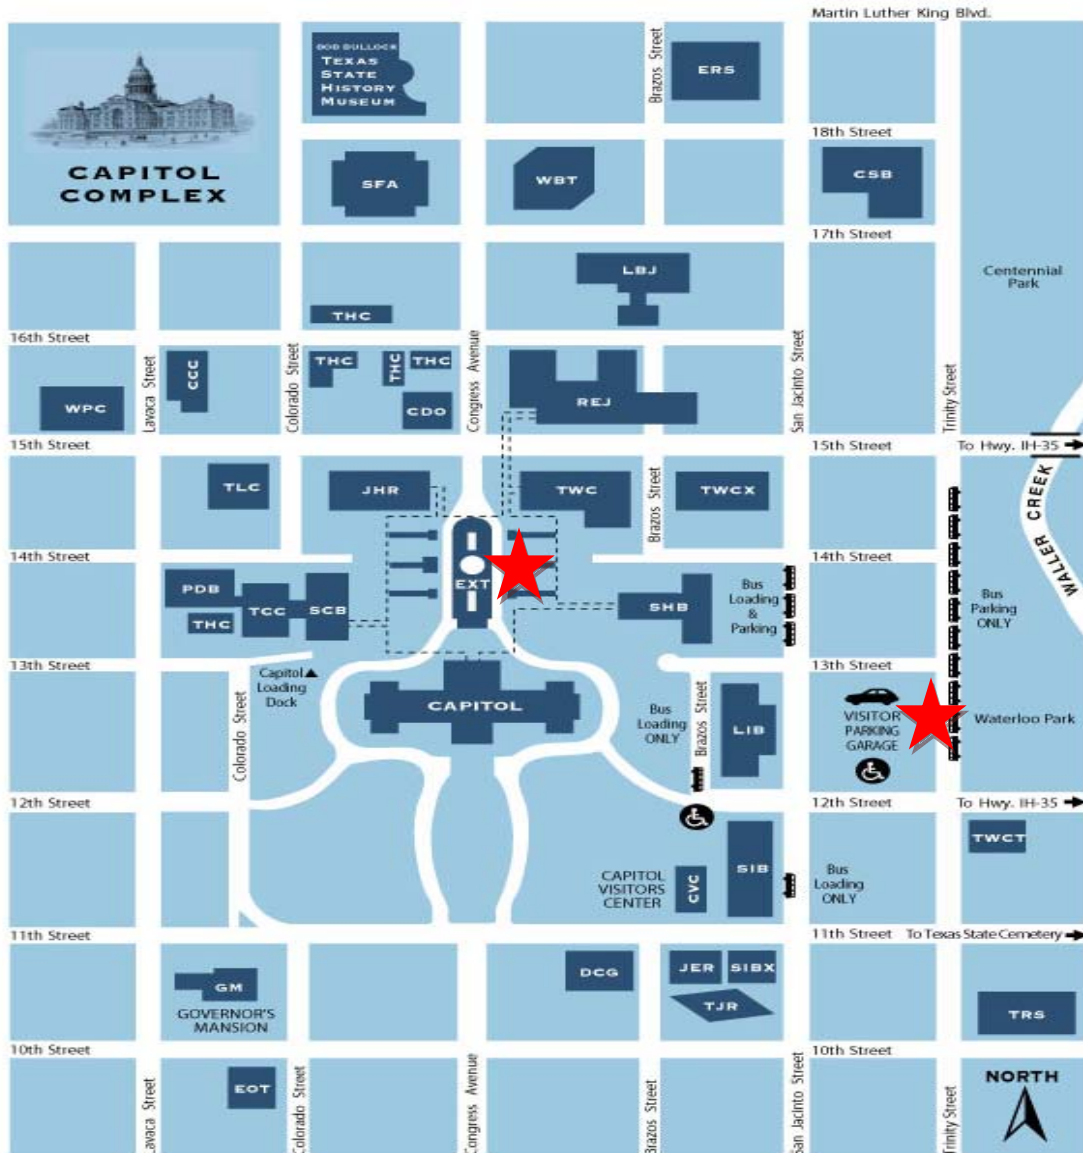

Texas Capitol, Capitol Extension and Capitol Visitors Center

Parking is available in the Capitol Visitors Parking Garage at 1201 San Jacinto located between Trinity and San Jacinto Streets at 12th and 13th streets. Parking is free for the first two hours and \$.75 for each half hour thereafter (maximum daily charge: \$6.00); accessible parking is available with accessible routes to the Capitol. Metered spaces are available throughout the complex.

KEY TO BUILDINGS

CCC Capitol Complex Child Care Center	JHR John H. Reagan	TCC Tom C. Clark
CVC Capitol Visitors Center	LBJ Lyndon B. Johnson	TJR Thomas Jefferson Rusk
CDO Capitol District Office	LIB Lorenzo de Zavala State Archives and Library	TRS Teacher Retirement System
CSB Central Services Building	PDB Price Daniel Sr. Building	THC Texas Historical Commission
DCG Dewitt C. Greer	REJ Robert E. Johnson	TSHM Bob Bullock Texas State History Museum
EOT Ernest O. Thompson	SCB Supreme Court Building	TWC Texas Workforce Commission
ERS Employee Retirement System	SFA Stephen F. Austin	TWCX Texas Workforce Commission Annex
EXT Capitol Extension (Underground)	SHB Sam Houston Building	TLC Texas Law Center
GM Governor's Mansion	SIB State Insurance Building	WBT William B. Travis
JER James Earl Rudder	SIBX State Insurance Building Annex	WPC William P. Clements, Jr.